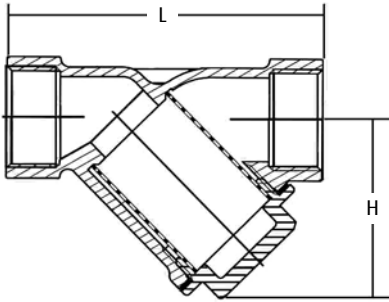

LV 1401

Bronze Y-Type Strainer

PN16 Rated
Screwed BSP Female
Stainless Steel Mesh

Pressure/Temperature Ratings

Max Pressure	16 Bar
Temperature	+110°C

Material List

Body	Bronze
Mesh	Stainless Steel
Gasket	Asbestos Free
Cap	Brass

Dimensions

DN	Size	L	H	Kg
15	1/2"	65	42	0.25
20	3/4"	85	45	0.40
25	1"	92	47	0.48
32	1 1/4"	105	65	0.74
40	1 1/2"	115	72	0.92
50	2"	147	98	1.66
65	2 1/2"	145	136	2.72
80	3"	167	148	3.65
100	4"	226	185	7.22

LV 1420

Flanged Y-Type Strainer - Bronze

Bronze Body, Stainless Steel Mesh
PN16 Un-drilled
Drilled on request

Pressure/Temperature Ratings

Max Pressure	16 Bar
Temperature	+110°C

Material List

Body	Bronze
Mesh	Stainless Steel
Gasket	Asbestos Free
Cap	Brass

Dimensions

DN	Size	L	H	Kg
15	1/2"	100	45	1.70
20	3/4"	115	55	2.00
25	1"	140	60	2.30
32	1 1/4"	145	70	4.00
40	1 1/2"	170	85	4.60
50	2"	185	95	6.00
65	2 1/2"	205	115	8.20
80	3"	220	130	10.10
100	4"	254	155	12.90