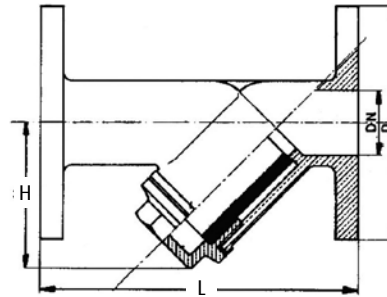

LV 1401

Bronze Y-Type Strainer

PN16 Rated
Screwed BSP Female
Stainless Steel Mesh

Pressure/Temperature Ratings

Max Pressure	16 Bar
Temperature	+110°C

Material List

Body	Bronze
Mesh	Stainless Steel
Gasket	Asbestos Free
Cap	Brass

Dimensions

DN	Size	L	H	Kg
15	1/2"	65	42	0.25
20	3/4"	85	45	0.40
25	1"	92	47	0.48
32	1 1/4"	105	65	0.74
40	1 1/2"	115	72	0.92
50	2"	147	98	1.66
65	2 1/2"	145	136	2.72
80	3"	167	148	3.65
100	4"	226	185	7.22

LV 1420

Flanged Y-Type Strainer - Bronze

Bronze Body, Stainless Steel Mesh
PN16 Un-drilled
Drilled on request

Pressure/Temperature Ratings

Max Pressure	16 Bar
Temperature	+110°C

Material List

Body	Bronze
Mesh	Stainless Steel
Gasket	Asbestos Free
Cap	Brass

Dimensions

DN	Size	L	H	Kg
15	1/2"	100	45	1.70
20	3/4"	115	55	2.00
25	1"	140	60	2.30
32	1 1/4"	145	70	4.00
40	1 1/2"	170	85	4.60
50	2"	185	95	6.00
65	2 1/2"	205	115	8.20
80	3"	220	130	10.10
100	4"	254	155	12.90