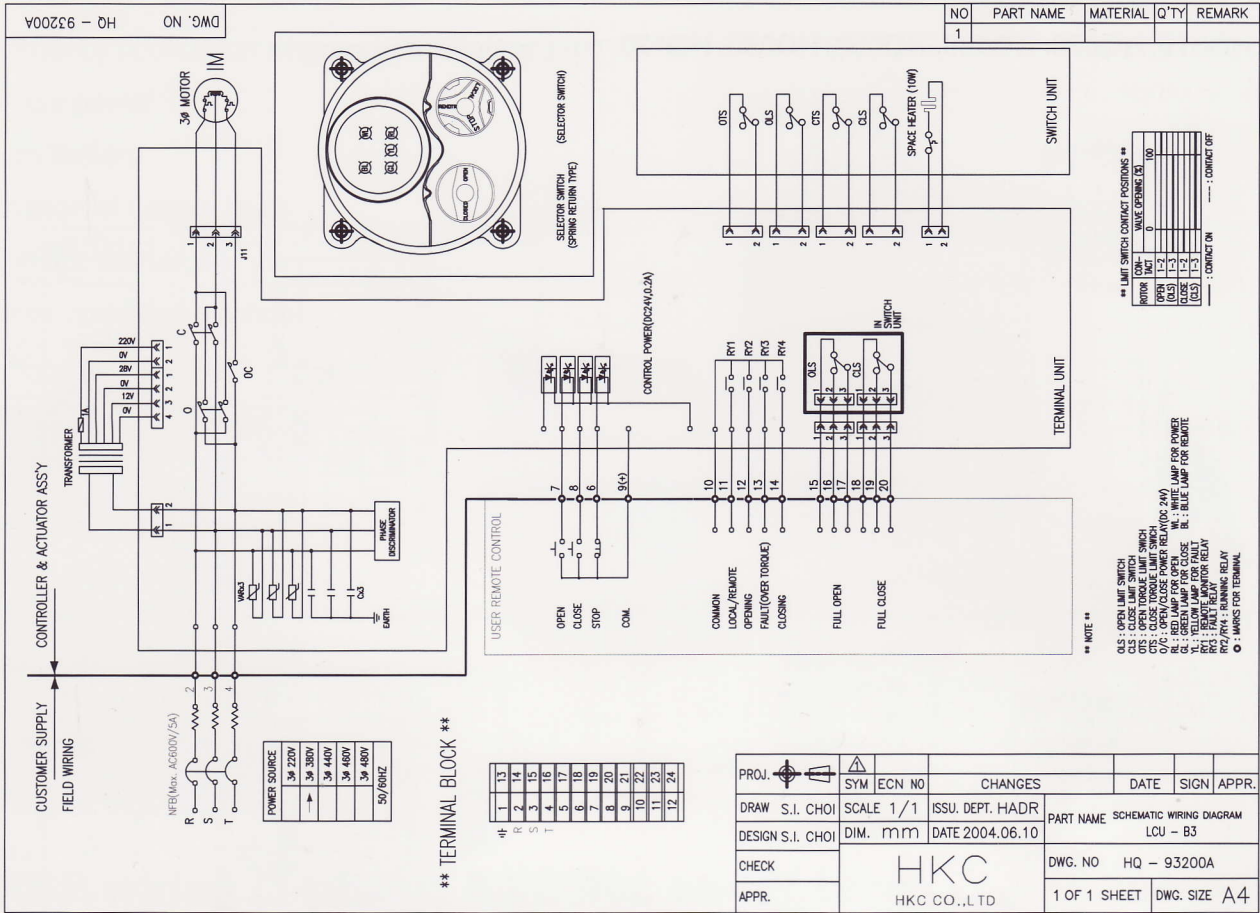

Electric Actuator HQ-Series

LCU-B Wiring (3-phase, 50/60Hz, on-off type)

LCU-B Wiring (3-phase, 50/60Hz, proportional type)